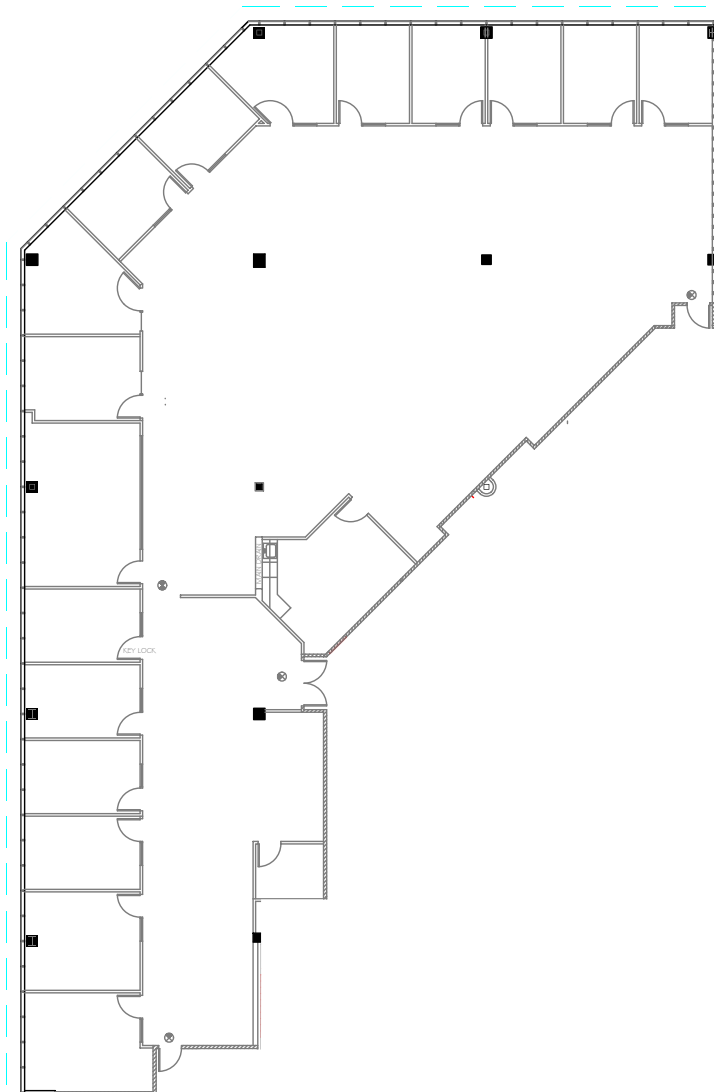

Available Suites

PROGRAM SUMMARY

1800 GATEWAY DRIVE

Suite 120	±8,927
Hypothetical Headcount	±45
Private Offices	14
Conference Rooms	3
Kitchen	1
Server Room	1
Break Room	1
Large Open Office Space	

KEY PLAN