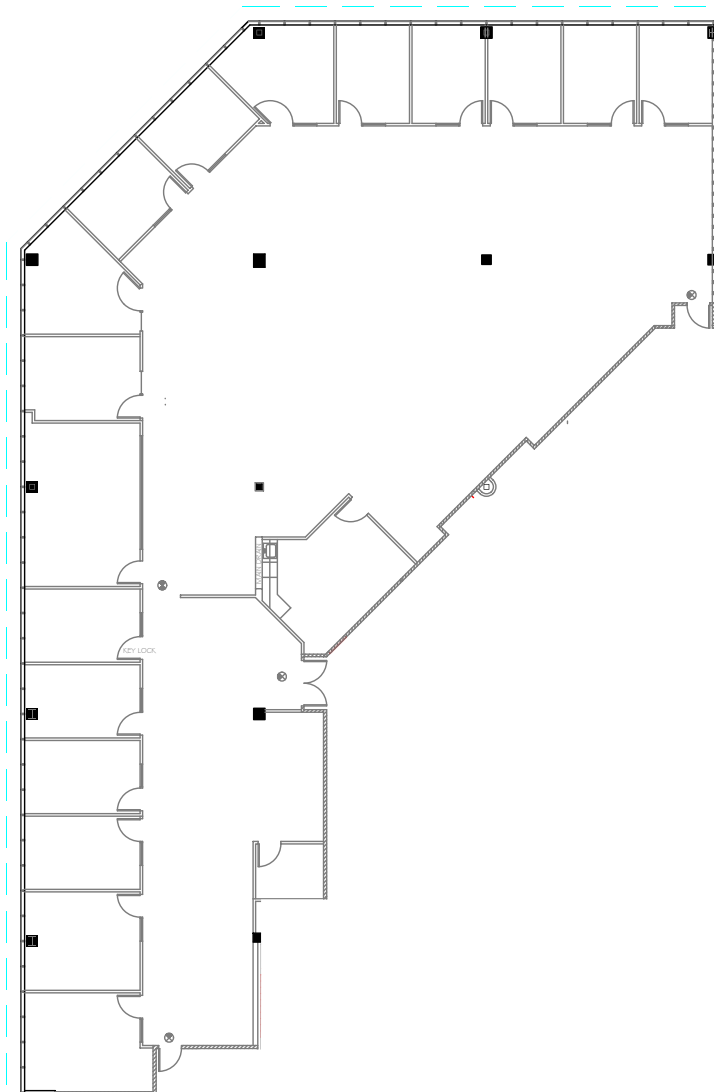

Available Suites

PROGRAM SUMMARY

1800 GATEWAY DRIVE

Suite 120	±10,194
Hypothetical Headcount	±45
Private Offices	14
Conference Rooms	3
Kitchen	1
Server Room	1
Break Room	1
Large Open Office Space	

KEY PLAN