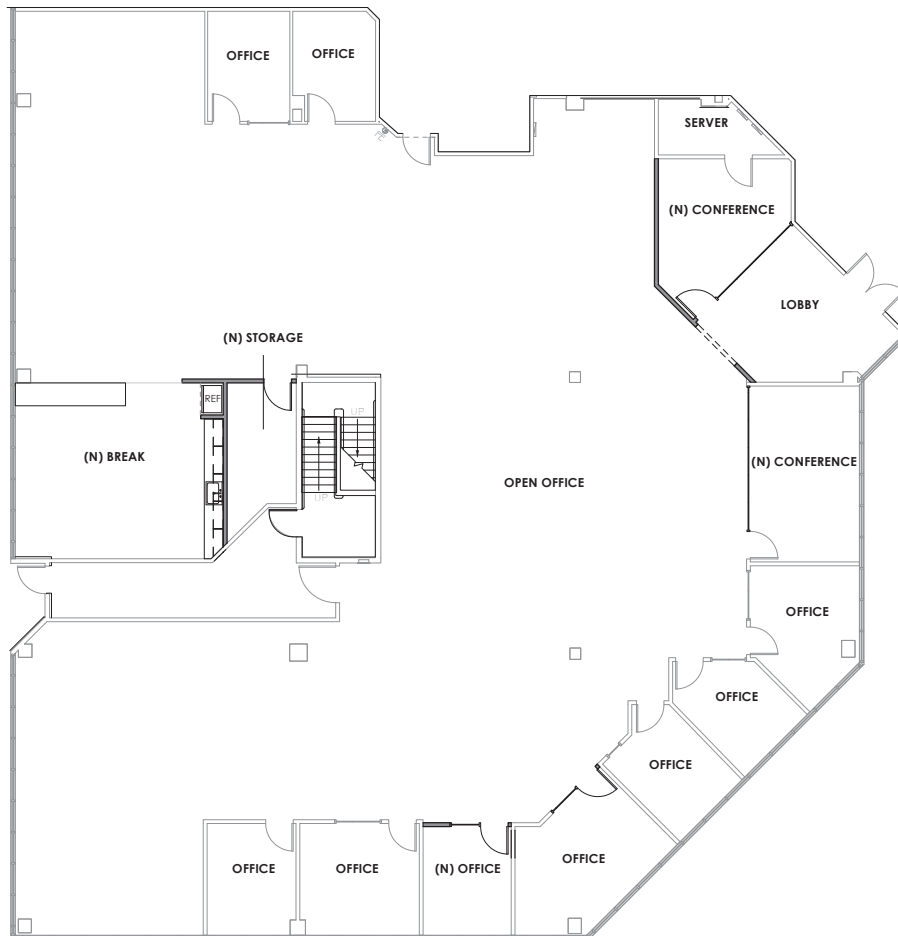

New Spec Suite

Available Suites

PROGRAM SUMMARY

1810 GATEWAY DRIVE

Suite 100	±8,850
Hypothetical Headcount	±45
Private Offices	9
Conference Rooms	2
Kitchen	1
Server Room	1
Storage Room	1
Lobby	
Large Open Office Space	

KEY PLAN