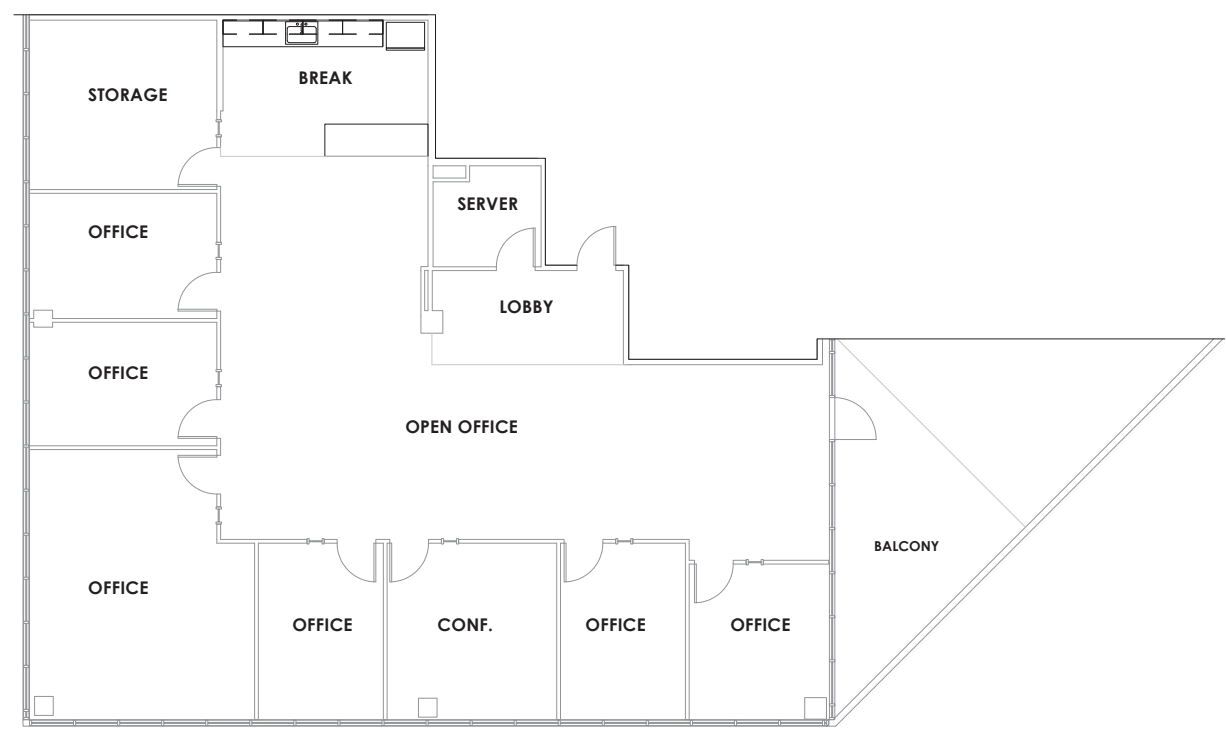

New Spec Suite

Available Suites

PROGRAM SUMMARY

1810 GATEWAY DRIVE

Suite 230	±3,534
Hypothetical Headcount	±18
Private Offices	6
Conference Room	1
Kitchen	1
Storage Room	1
Server Room	1
Balcony	1
Lobby	
Large Open Office Space	

KEY PLAN