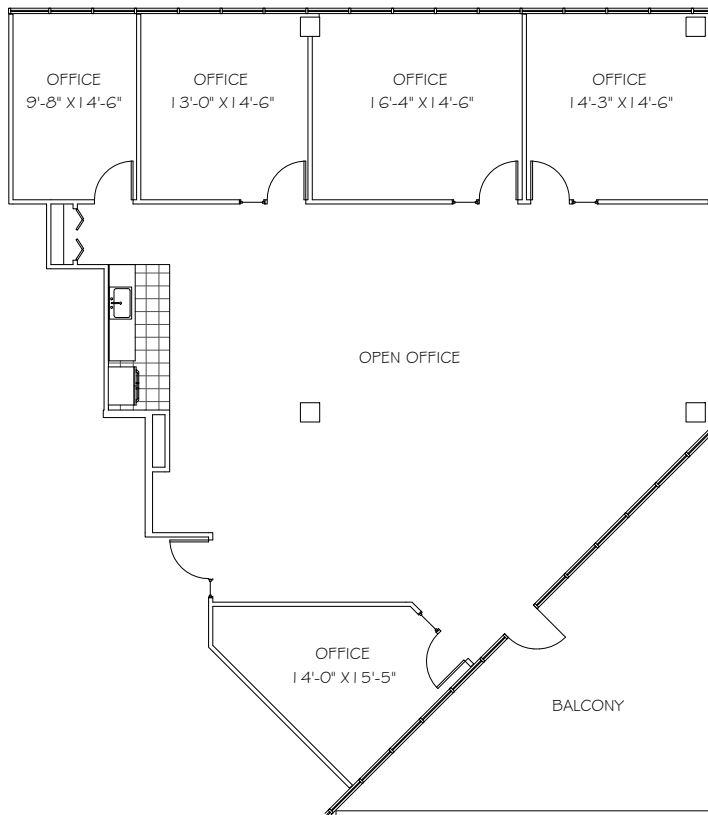

New Spec Suite

Available Suites

PROGRAM SUMMARY

1810 GATEWAY DRIVE

Suite 300	±3,223
Hypothetical Headcount	±16
Private Offices	5
Kitchenette	1
Balcony	1
Open Office Space	

KEY PLAN