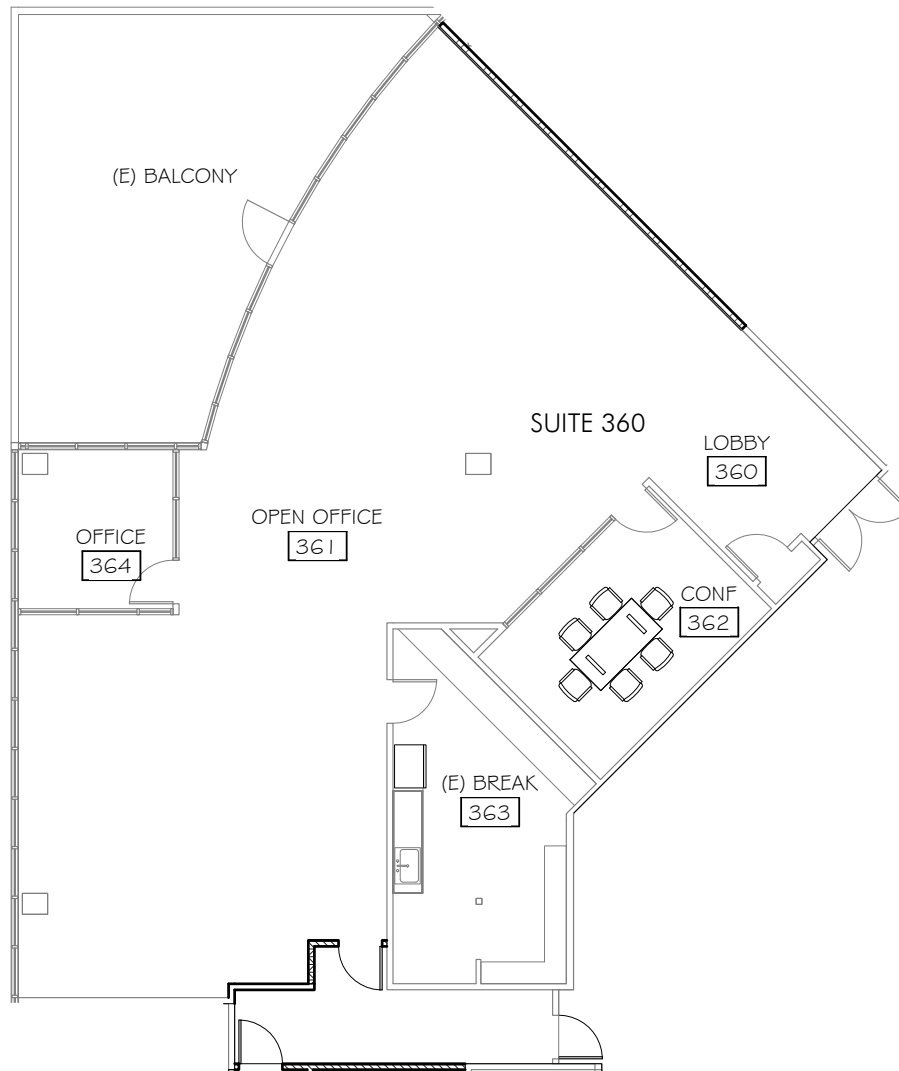

Available Suites

PROGRAM SUMMARY

1810 GATEWAY DRIVE

Suite 360	±3,931
Hypothetical Headcount	±20
Private Offices	1
Conference Room	1
Kitchen	1
Balcony	1
Lobby	
Large Open Office Space	

KEY PLAN