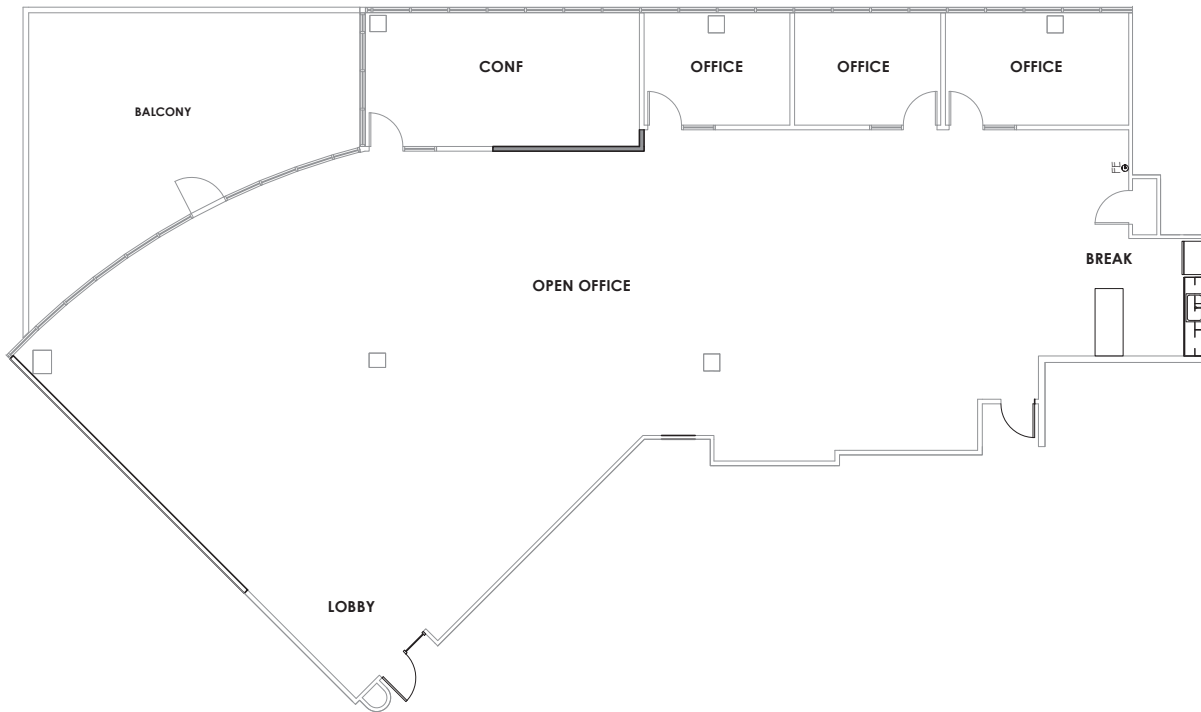

New Spec Suite

Available Suites

PROGRAM SUMMARY

1810 GATEWAY DRIVE

Suite 370	±5,065
Hypothetical Headcount	±25
Private Offices	3
Conference Room	1
Kitchen	1
Balcony	1
Lobby	
Large Open Office Space	

KEY PLAN