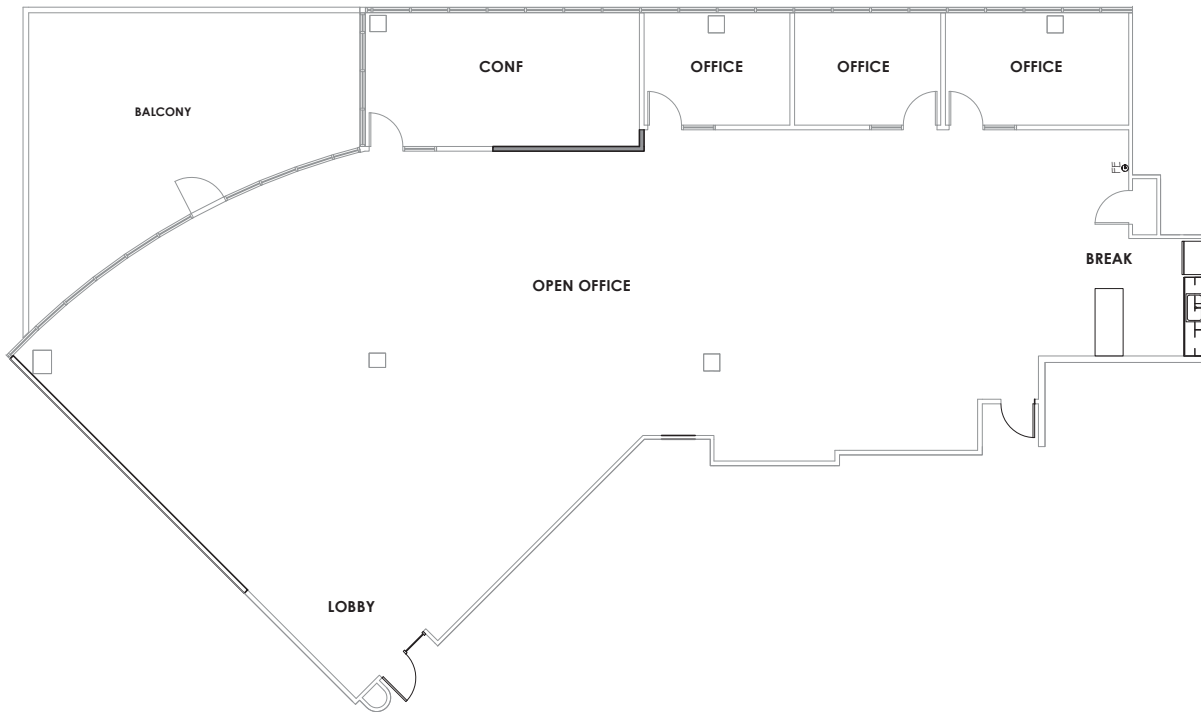

New Spec Suite

Available Suites

PROGRAM SUMMARY

1810 GATEWAY DRIVE

Suite 370	±5,263
Hypothetical Headcount	±25
Private Offices	3
Conference Room	1
Kitchen	1
Balcony	1
Lobby	
Large Open Office Space	

KEY PLAN