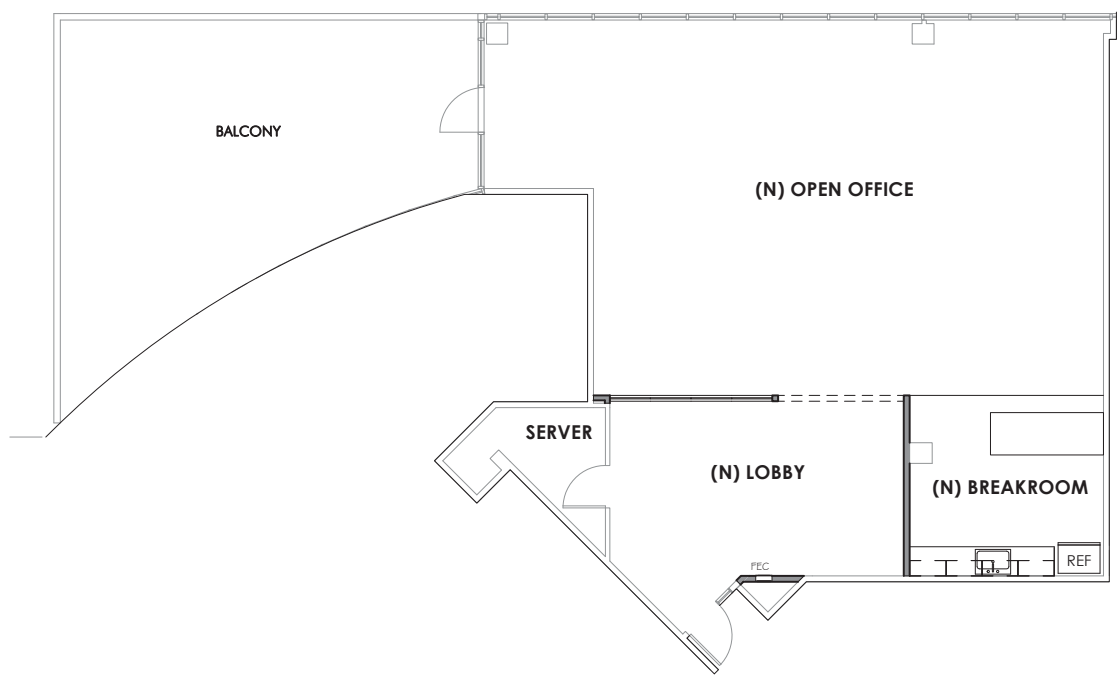

New Spec Suite

Available Suites

PROGRAM SUMMARY

1820 GATEWAY DRIVE

Suite 370	±2,641
Hypothetical Headcount	±12
Break Room w/ Kitchenette	1
Server Room	1
Balcony	1
Lobby	
Large Open Office Space	

KEY PLAN