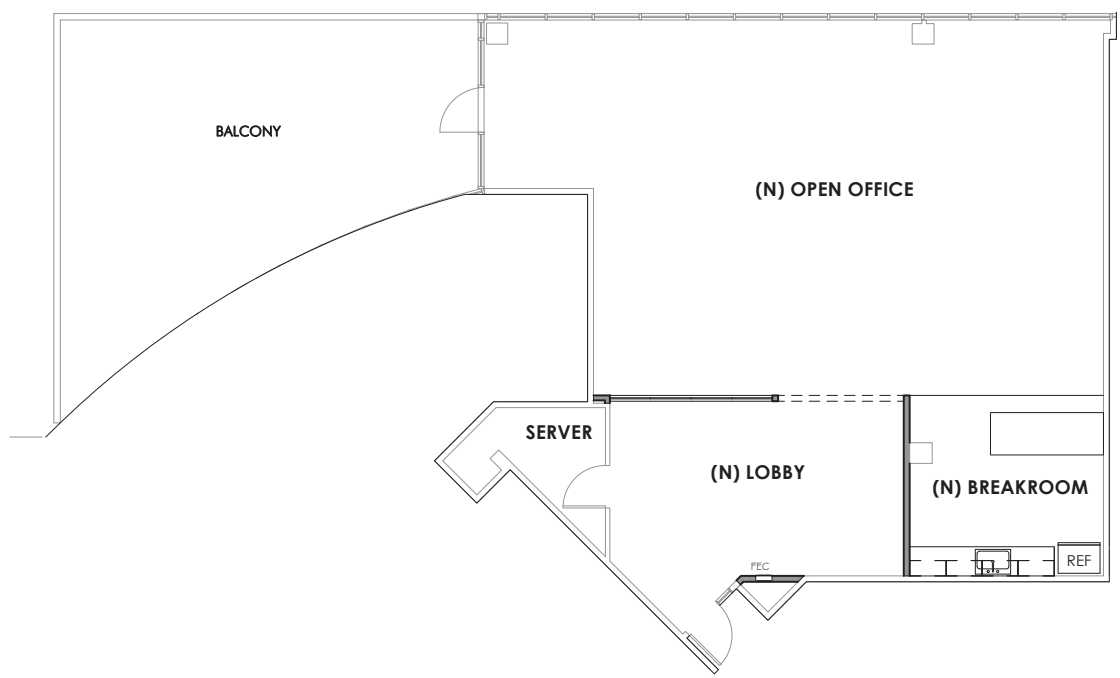

## Available Suites

### PROGRAM SUMMARY

1820 GATEWAY DRIVE

Suite 370	±2,480
Hypothetical Headcount	±12
Break Room w/ Kitchenette	1
Server Room	1
Balcony	1
Lobby	
Large Open Office Space	

### KEY PLAN