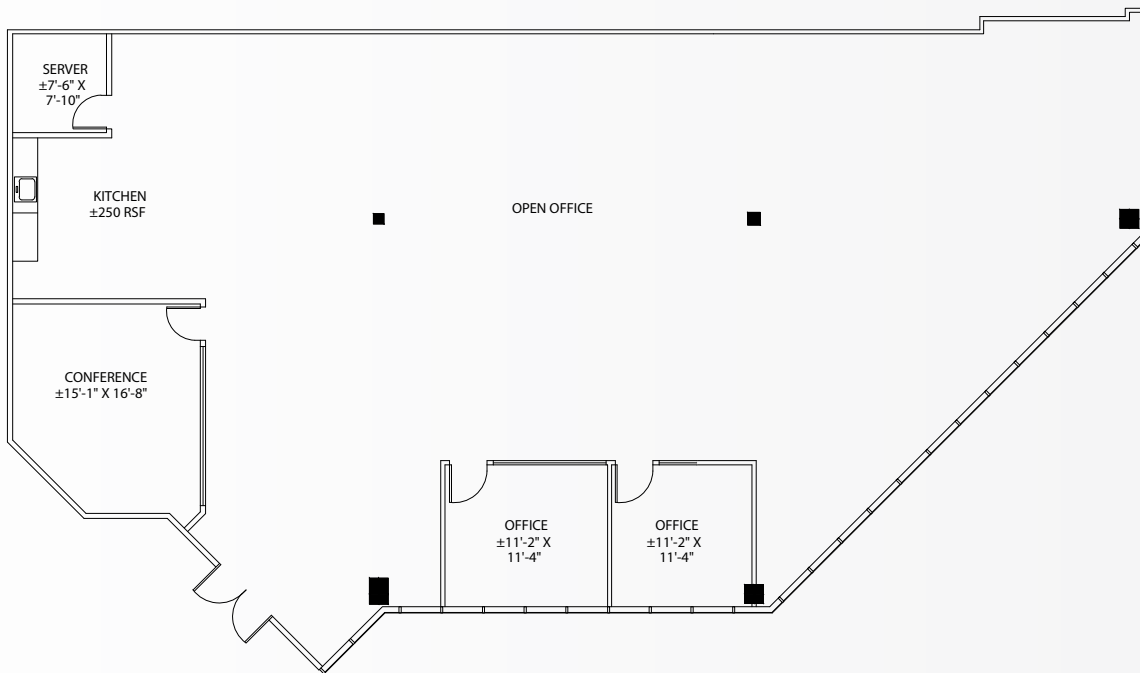

Available Suites

1800 GATEWAY DRIVE

Suite 160 ±4,550

Hypothetical Headcount	±20
Private Offices	2
Conference Room	1
Kitchen	1
Server Room	1
Large Open Office Space	1
Polished Concrete Floors	

[CLICK HERE FOR VIRTUAL TOUR](#)

[SPEC WORK UNDER CONSTRUCTION](#)