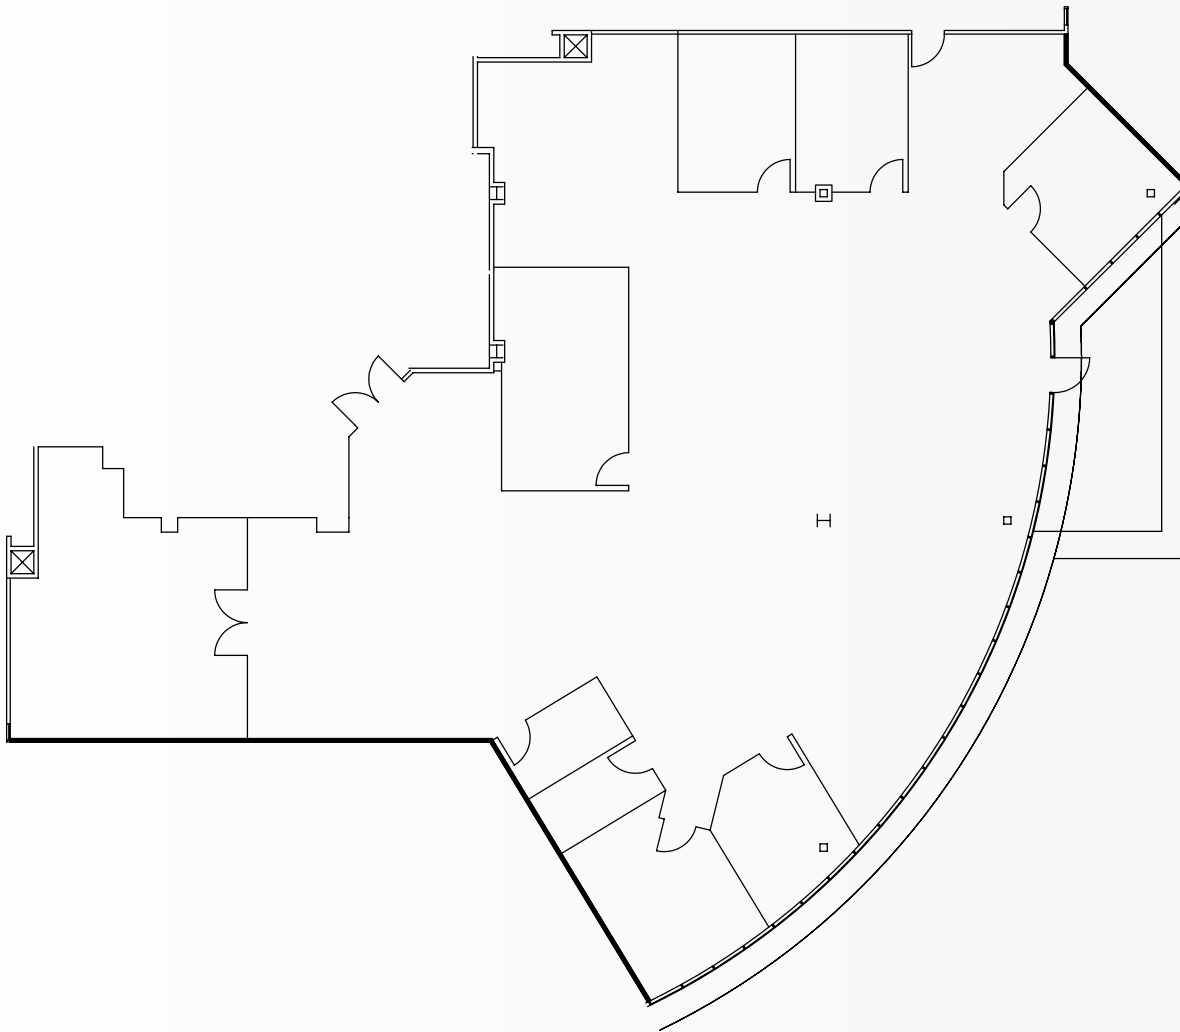

# Available Suites

## 1810 GATEWAY DRIVE

### Suite 380 ±6,317

Hypothetical Headcount	±32
Private Offices	7
Conference Room	1
Break Area	1
Balcony	1
Large Open Office Space	1

**MARKET READY SUITE**