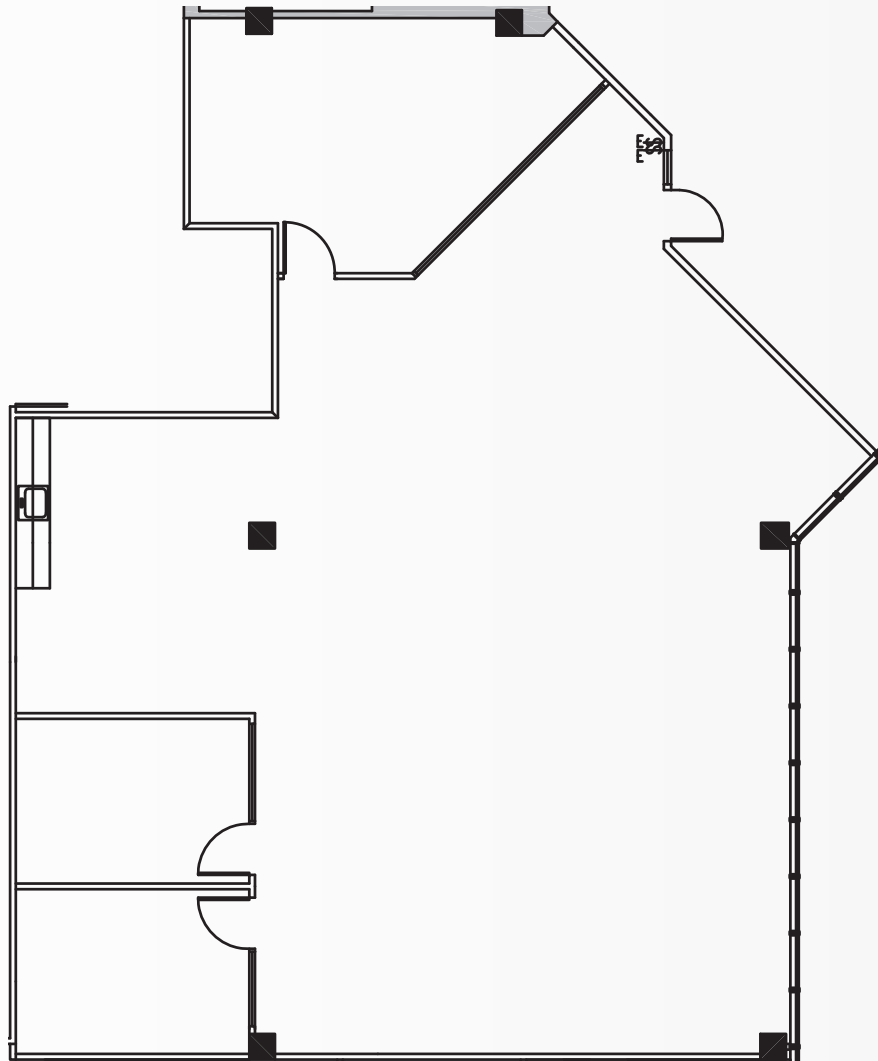

Available Suites

1820 GATEWAY DRIVE

Suite 100 ±2,817

Hypothetical Headcount	±14
Private Offices	2
Conference Room	1
Break Area	1
Open Office Space	
<i>*Available 11/1/21</i>	

KEY PLAN

Gary Boitano

Senior Director