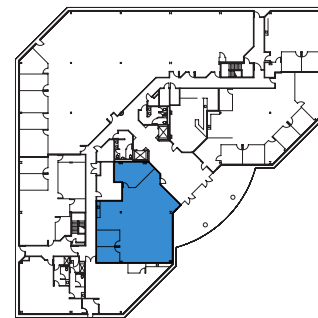

Available Suites

1820 GATEWAY DRIVE

Suite 100 ±2,817

Hypothetical Headcount	±14
Private Offices	2
Conference Room	1
Break Area	1
Open Office Space	
<i>*Available 11/1/21</i>	

KEY PLAN

Gary Boitano

Senior Director