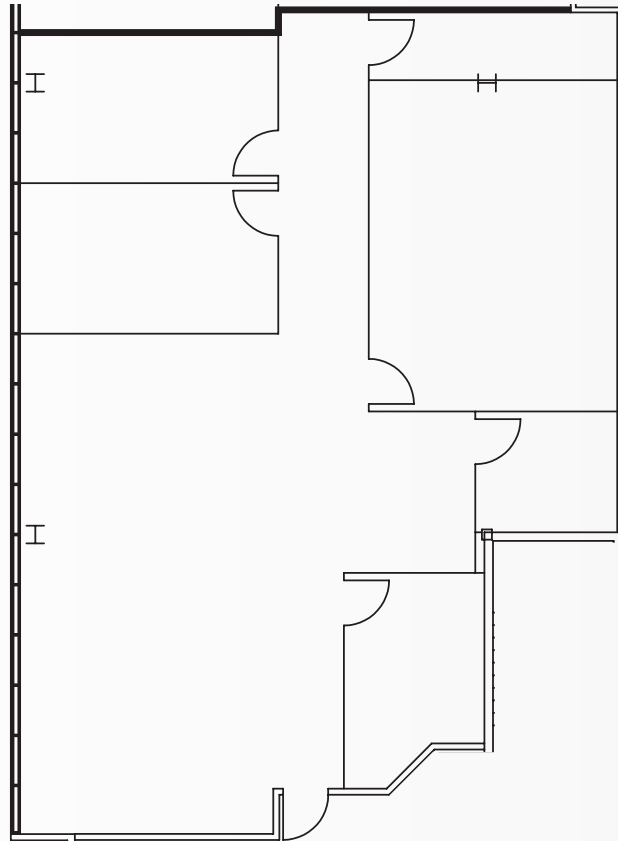

Available Suites

1820 GATEWAY DRIVE

Suite 170 ±3,032

Hypothetical Headcount	±15
Private Offices	3
Conference Room	1
Server/Storage Room	1
Break Room	
Open Office Space	

KEY PLAN

Gary Boitano

Senior Director